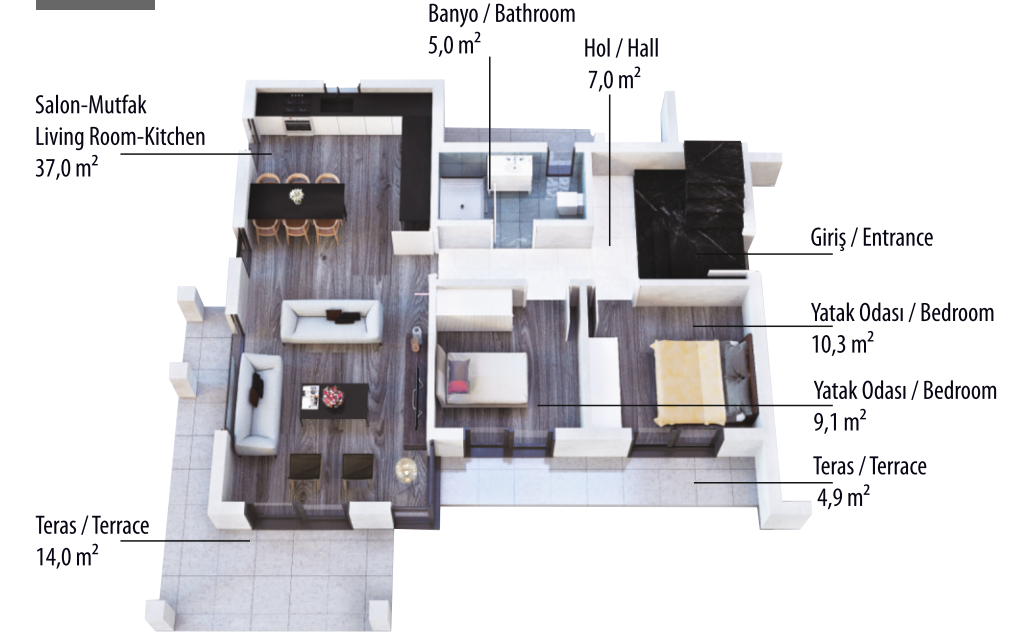

## 3+1 ZEMİN KAT / GROUND FLOOR

TOTAL: 130 m<sup>2</sup>

## 4+1 BİRİNCİ KAT / FIRST FLOOR

TOTAL: 203 m<sup>2</sup>