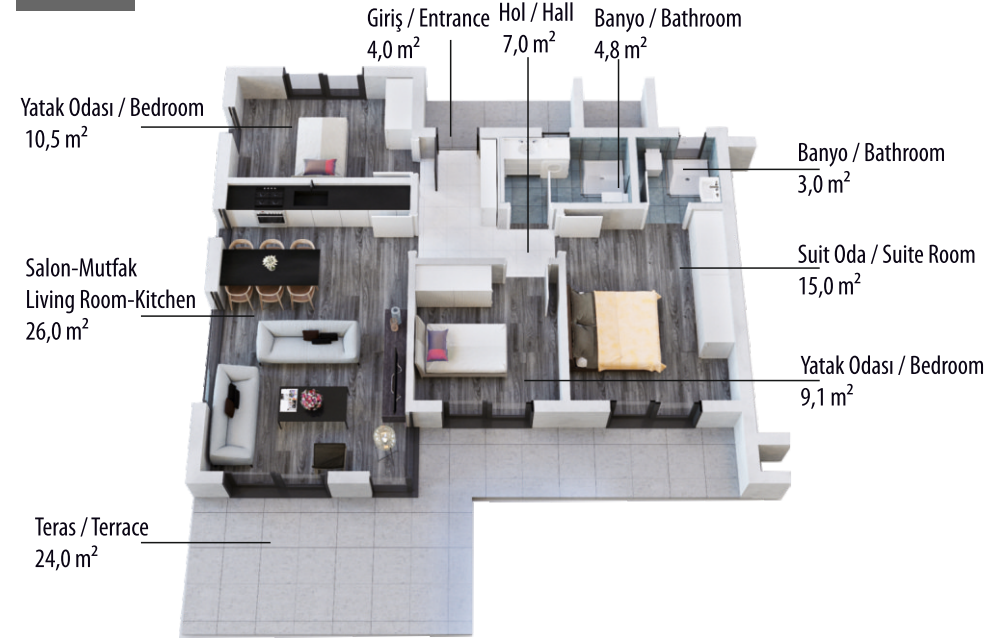

## 3+1 ZEMİN KAT / GROUND FLOOR

TOTAL: 130 m<sup>2</sup>