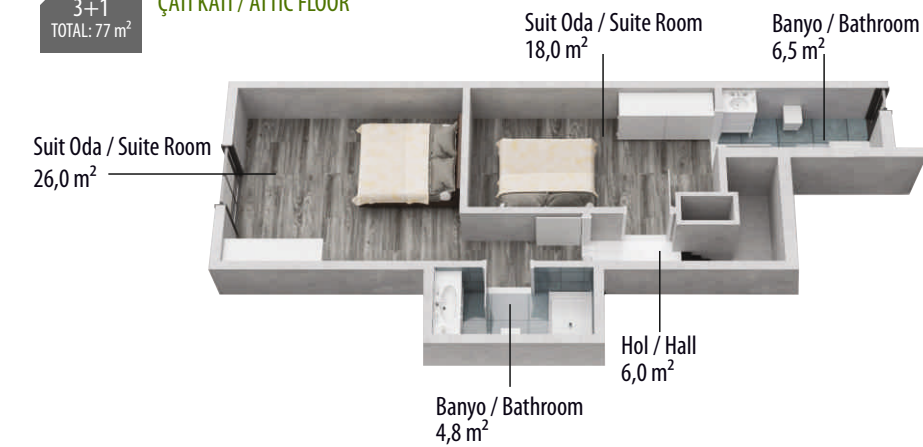

ZEMİN KAT / GROUND FLOOR

A BLOK 2+1 TOTAL: 103 m²

BİRİNCİ KAT / FIRST FLOOR

A BLOK 3+1 TOTAL: 103 m²

İKİNCİ KAT dubleks / SECOND FLOOR duplex ZEMİN KATI / GROUND FLOOR

A BLOK 3+1 TOTAL: 77 m²

İKİNCİ KAT dubleks / SECOND FLOOR duplex ÇATI KATI / ATTIC FLOOR

A BLOK 4+1 TOTAL: 103 m²

İKİNCİ KAT dubleks / SECOND FLOOR duplex ZEMİN KATI / GROUND FLOOR

A BLOK 4+1 TOTAL: 95 m²

İKİNCİ KAT dubleks / SECOND FLOOR duplex ÇATI KATI / ATTIC FLOOR

Modern mimarinin ışığında,
kalite ve estetiğin eşsiz uyumu
On the light of modern architecture,
with the matchless harmony
of quality and aesthetics

BİRİNCİ KAT / FIRST FLOOR

B BLOK
4+1
TOTAL: 104 m²

İKİNCİ KAT dubleks / SECOND FLOOR duplex ZEMİN KATI / GROUND FLOOR

B BLOK
4+1
TOTAL: 104 m²

İKİNCİ KAT dubleks / SECOND FLOOR duplex ÇATI KATI / ATTIC FLOOR