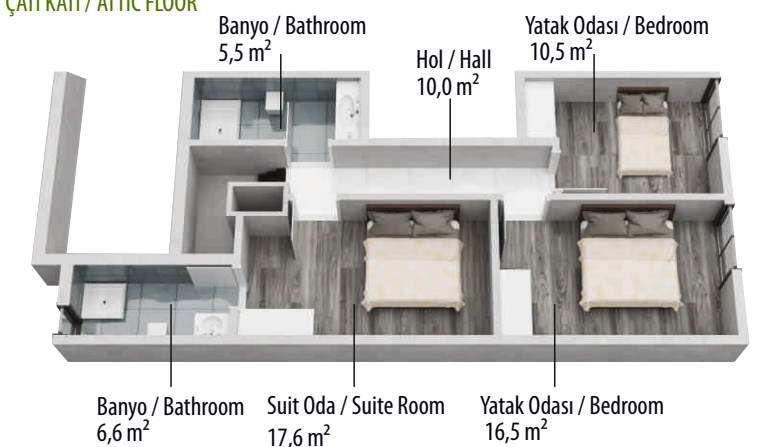

ZEMİN KAT / GROUND FLOOR

A BLOK 2+1 TOTAL: 103 m²

BİRİNCİ KAT / FIRST FLOOR

A BLOK 3+1 TOTAL: 103 m²

İKİNCİ KAT dubleks / SECOND FLOOR duplex ZEMİN KATI / GROUND FLOOR

A BLOK 3+1 TOTAL: 77 m²

İKİNCİ KAT dubleks / SECOND FLOOR duplex ÇATI KATI / ATTIC FLOOR

A BLOK 4+1 TOTAL: 103 m²

İKİNCİ KAT dubleks / SECOND FLOOR duplex ZEMİN KATI / GROUND FLOOR

A BLOK 4+1 TOTAL: 95 m²

İKİNCİ KAT dubleks / SECOND FLOOR duplex ÇATI KATI / ATTIC FLOOR

Modern mimarinin ışığında,
kalite ve estetiğin eşsiz uyumu
On the light of modern architecture,
with the matchless harmony
of quality and aesthetics

BİRİNCİ KAT / FIRST FLOOR

B BLOK
4+1
TOTAL: 104 m²

İKİNCİ KAT dubleks / SECOND FLOOR duplex ZEMİN KATI / GROUND FLOOR

B BLOK
4+1
TOTAL: 104 m²

İKİNCİ KAT dubleks / SECOND FLOOR duplex ÇATI KATI / ATTIC FLOOR