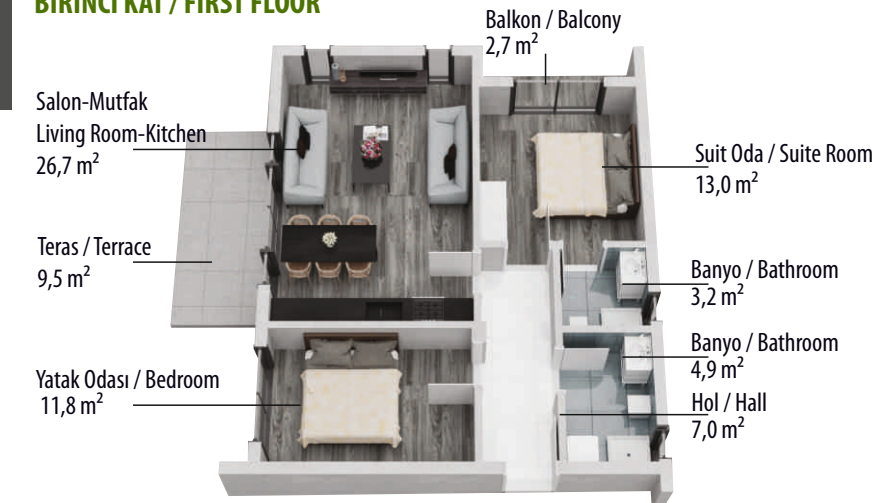

A BLOK 4+1 TOTAL: 103 m²

İKİNCİ KAT dubleks / SECOND FLOOR duplex ZEMİN KATI / GROUND FLOOR

A BLOK 4+1 TOTAL: 95 m²

İKİNCİ KAT dubleks / SECOND FLOOR duplex ÇATI KATI / ATTIC FLOOR

Modern mimarinin ışığında,
kalite ve estetiğin eşsiz uyumu
On the light of modern architecture,
with the matchless harmony
of quality and aesthetics

BİRİNCİ KAT / FIRST FLOOR

B BLOK
4+1
TOTAL: 104 m²

İKİNCİ KAT dubleks / SECOND FLOOR duplex ZEMİN KATI / GROUND FLOOR

B BLOK
4+1
TOTAL: 104 m²

İKİNCİ KAT dubleks / SECOND FLOOR duplex ÇATI KATI / ATTIC FLOOR