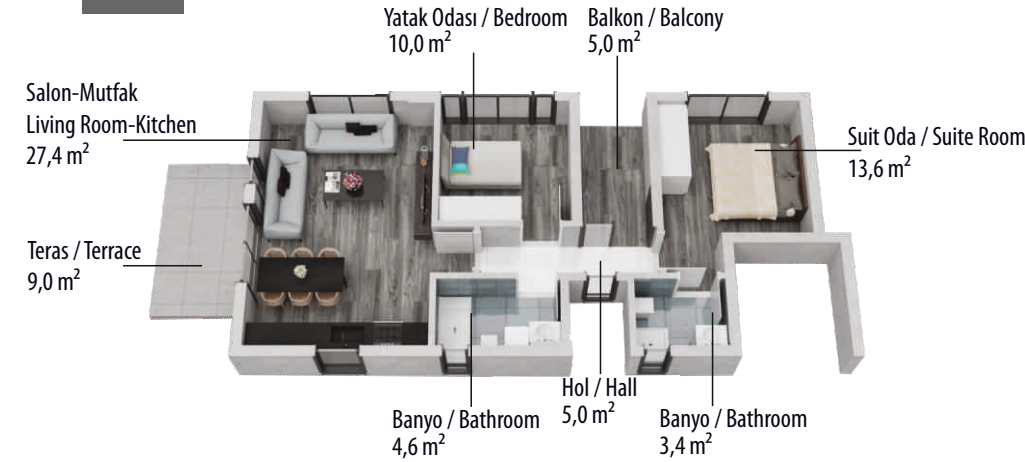

Via Premium Garden which has 12 flats in two blocks with different flat options such as; 2+1, 3+1 and 4+1, you will be close to the city center but away from it's noise.

Özenle hazırlanmış bahçemizin rengarenk çiçekleri ve ağaçları arasında huzuru ve sakinliği yaşamak için kendinize bir şans verin.
Give a chance to yourselves to live the calmness and peace between the colorful flowers and the fragrant trees of our elaborated garden.

ZEMİN KAT / GROUND FLOOR

A BLOK 2+1 TOTAL: 103 m²

BİRİNCİ KAT / FIRST FLOOR

A BLOK 3+1 TOTAL: 103 m²

İKİNCİ KAT dubleks / SECOND FLOOR duplex ZEMİN KATI / GROUND FLOOR

A BLOK 3+1 TOTAL: 77 m²

İKİNCİ KAT dubleks / SECOND FLOOR duplex ÇATI KATI / ATTIC FLOOR

A BLOK 4+1 TOTAL: 103 m²

İKİNCİ KAT dubleks / SECOND FLOOR duplex ZEMİN KATI / GROUND FLOOR

A BLOK 4+1 TOTAL: 95 m²

İKİNCİ KAT dubleks / SECOND FLOOR duplex ÇATI KATI / ATTIC FLOOR

Modern mimarinin ışığında,
kalite ve estetiğin eşsiz uyumu
On the light of modern architecture,
with the matchless harmony
of quality and aesthetics

BİRİNCİ KAT / FIRST FLOOR

B BLOK
4+1
TOTAL: 104 m²

İKİNCİ KAT dubleks / SECOND FLOOR duplex ZEMİN KATI / GROUND FLOOR

B BLOK
4+1
TOTAL: 104 m²

İKİNCİ KAT dubleks / SECOND FLOOR duplex ÇATI KATI / ATTIC FLOOR