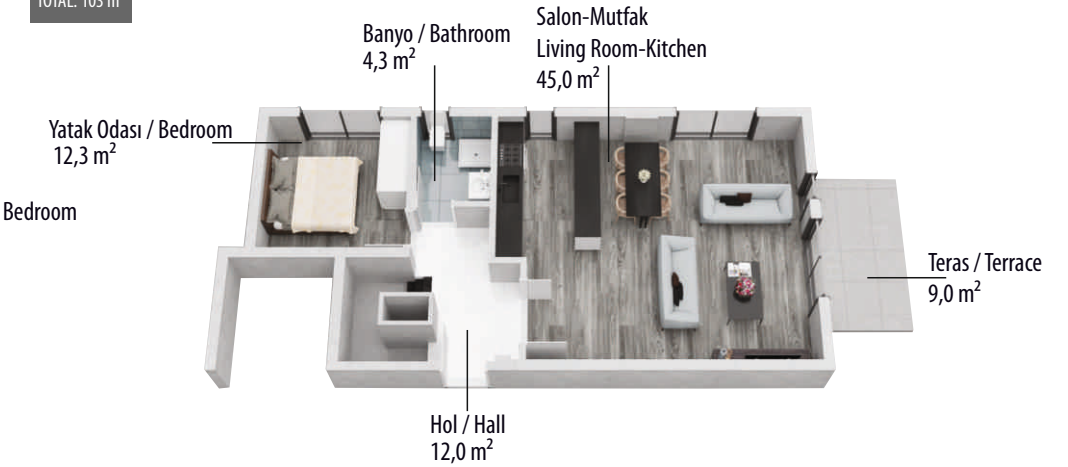

ZEMİN KAT / GROUND FLOOR

A BLOK 2+1 TOTAL: 103 m²

BİRİNCİ KAT / FIRST FLOOR

A BLOK 3+1 TOTAL: 103 m²

İKİNCİ KAT dubleks / SECOND FLOOR duplex ZEMİN KATI / GROUND FLOOR

A BLOK 3+1 TOTAL: 77 m²

İKİNCİ KAT dubleks / SECOND FLOOR duplex ÇATI KATI / ATTIC FLOOR

A BLOK 4+1 TOTAL: 103 m²

İKİNCİ KAT dubleks / SECOND FLOOR duplex ZEMİN KATI / GROUND FLOOR

A BLOK 4+1 TOTAL: 95 m²

İKİNCİ KAT dubleks / SECOND FLOOR duplex ÇATI KATI / ATTIC FLOOR

Modern mimarinin ışığında,
kalite ve estetiğin eşsiz uyumu
On the light of modern architecture,
with the matchless harmony
of quality and aesthetics