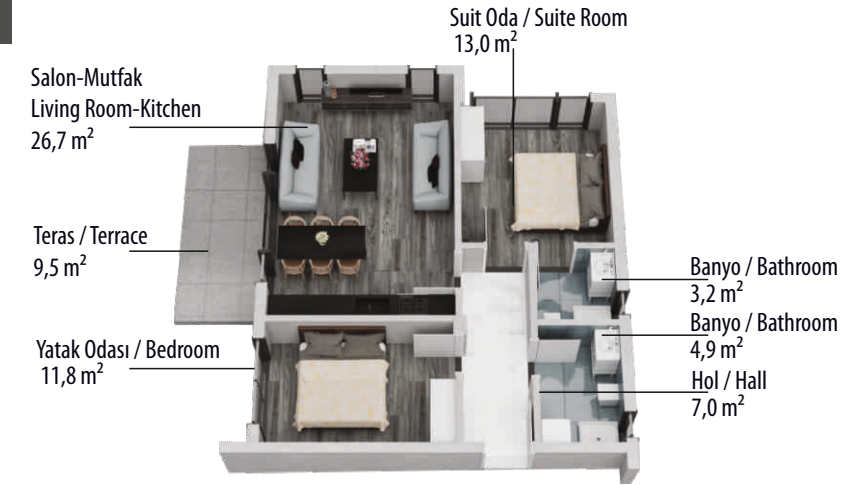

Modern mimarinin ışığında,
kalite ve estetiğin eşsiz uyumu
On the light of modern architecture,
with the matchless harmony
of quality and aesthetics

Premium Garden; Dalaman Havalimanı'na 45 km, Ölüdeniz'e 10 km uzaktadır.
Premium Garden 45 km far from Dalaman Airport and 10 km far from Oludeniz.

B BLOK
2+1
TOTAL: 100 m²

ZEMİN KAT / GROUND FLOOR